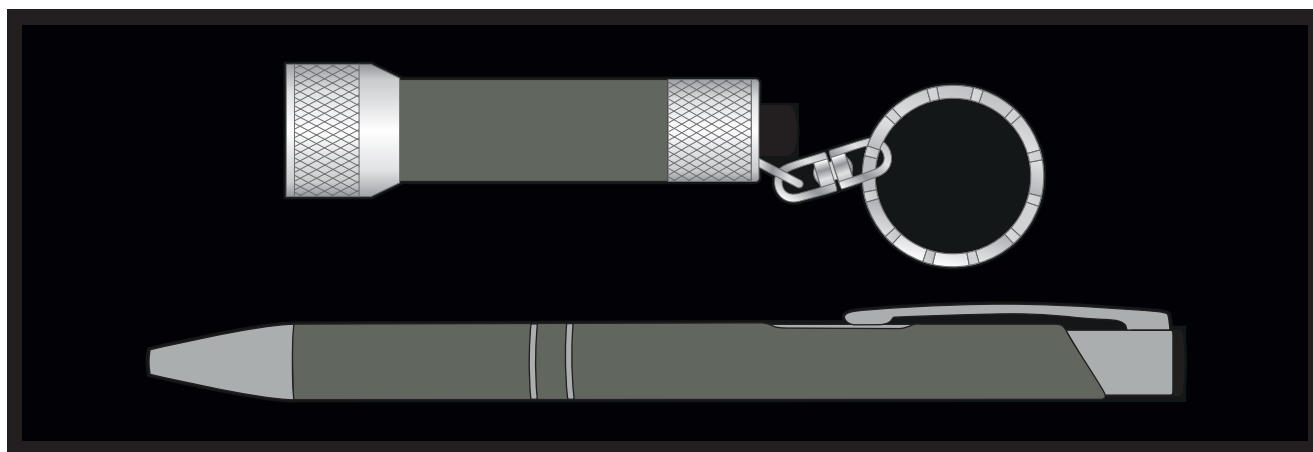

Your Ref:	Quantity:	Product Code: TPC000799
Our Ref:	Version: 1	Product Colour: GREY

PRINTING CONCERNS:**PRODUCT INFO:**

We stock this item in the following colours

**PANTONE REFERENCE(S)****Pen**

 Full Colour Printing

 Engraving

Torch

 Full Colour Printing

 Engraving

ARTWORK SCALE 100%

Product Image for visualisation
- colours may vary

The dashed line is to demonstrate print area and will not appear on your printed item

PLEASE NOTE: